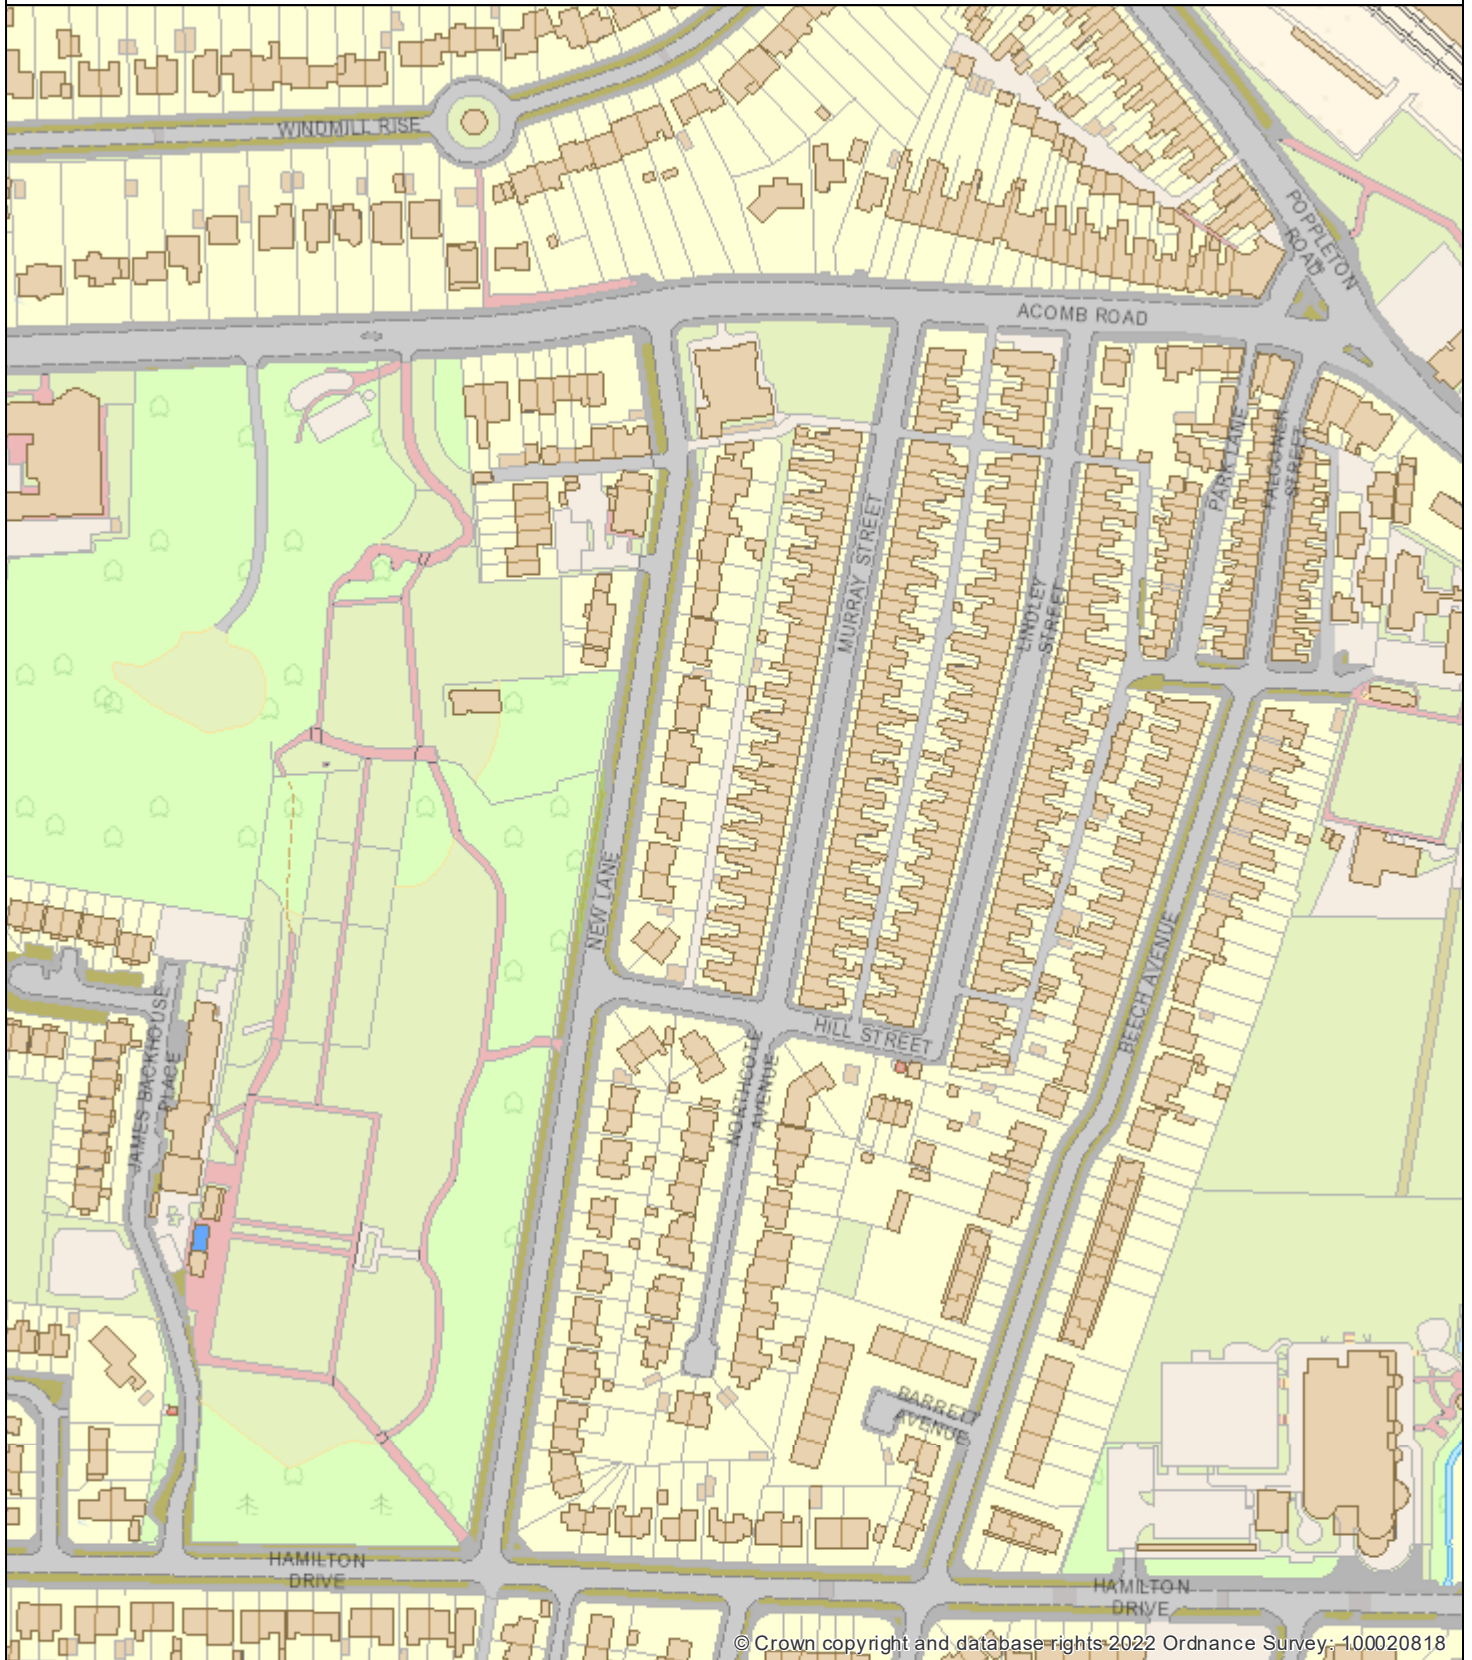

New lane, Acomb

© Crown copyright and database rights 2022 Ordnance Survey, 100020818

Date: 11 Sep 2022
Author: City of York Council
Scale: 1:2,500